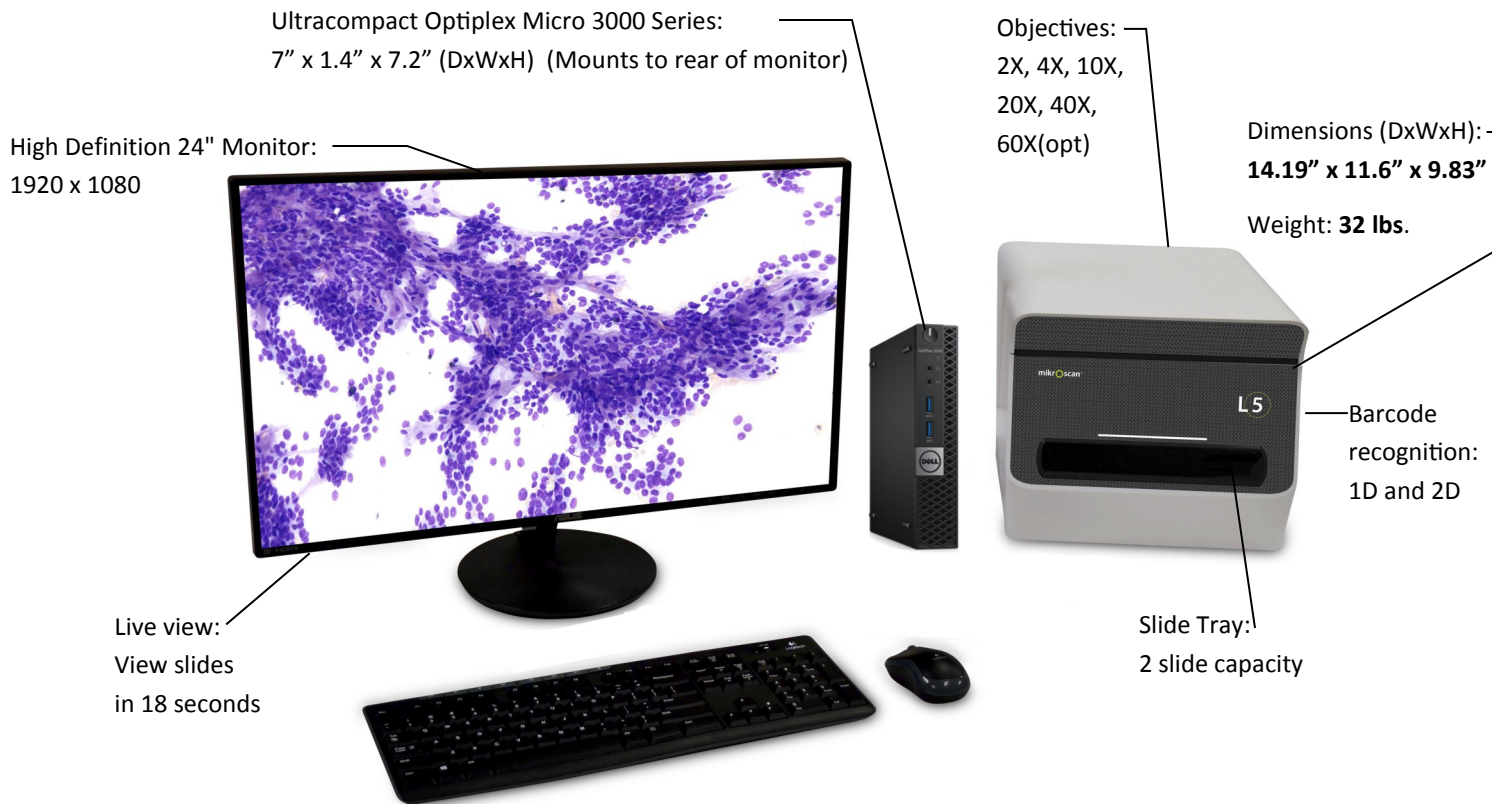

Mikroscan L5 Next Generation Robotic Microscope

Why the L5?

Robotic microscopes distribute your expertise across the hall, across town and around the world. Affordable, portable and simple to use, the L5 allows microscopic evaluation of glass slide specimens from any network accessible location. Eliminate costly and unnecessary travel while gaining instant access to your results, improving efficiency and your bottom line.

REMOTE EXAMINATION
Remotely examine microscopic specimens directly from the glass slide.

TUMOR BOARD SHARING
Demonstrate findings in real time via interactive images, and address questions and interpretations using the robotic microscope.

Mikroscan L5

Basic System Information

Slide Sizes	1"x3" (25mmx75mm)					
Number of Slides	1 or 2 (1"x3")					
Number of Objective Positions	Up to 5					
Default Objectives	Magnification	2x	4x	10x	20x	40x
	Numerical Aperture (NA)	0.06	0.1	0.25	0.5	0.65
	Working Distance (mm)	5.8	18.5	10.6	2.1	0.6
	Cover Glass Thickness µm/pixel	N/A	N/A	N/A	0.17	0.17
		4.54	2.27	0.908	0.454	0.227
Custom Objectives/Non-coverslip	Magnification	20x N/C	40x N/C	60x		
	Numerical Aperture (NA)	0.45	0.75	0.9		
	Working Distance (mm)	3.1	0.63	0.2		
	Cover Glass Thickness µm/pixel	0	0	0.11-0.23		
		0.454	0.227	0.151		
Output Resolution	1920 x 1080 pixels; Standard JPEG, Focused Frame Tiff 1920x 1080 x up to 20 frames					
Device Dimensions	D: 14.19"(360mm) x W: 11.6" (295mm) x H: 9.83" (250mm)					
Device Weight	32 lbs (14.5 Kg)					
Power	Universal AC input, power factor corrected, 110v/220v 50Hz/60HZ AC Input converted to 24VDC					
Supplied Computer	Dell OptiPlex Micro Form Factor Intel Core i5-6500T 2.5GHz CPU 16GB DDR3 RAM 500GB SSD Windows 7 Pro 64 bit OS					