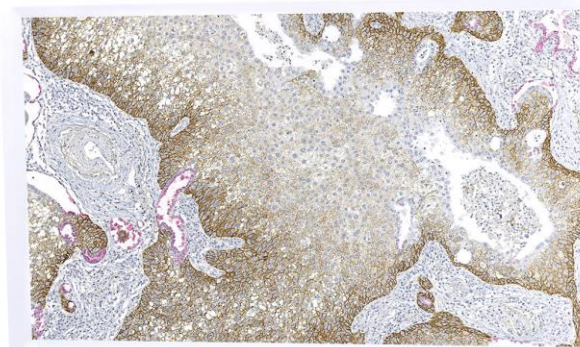

MB 200s Biological Microscope with HDMI Camera and LCD screen